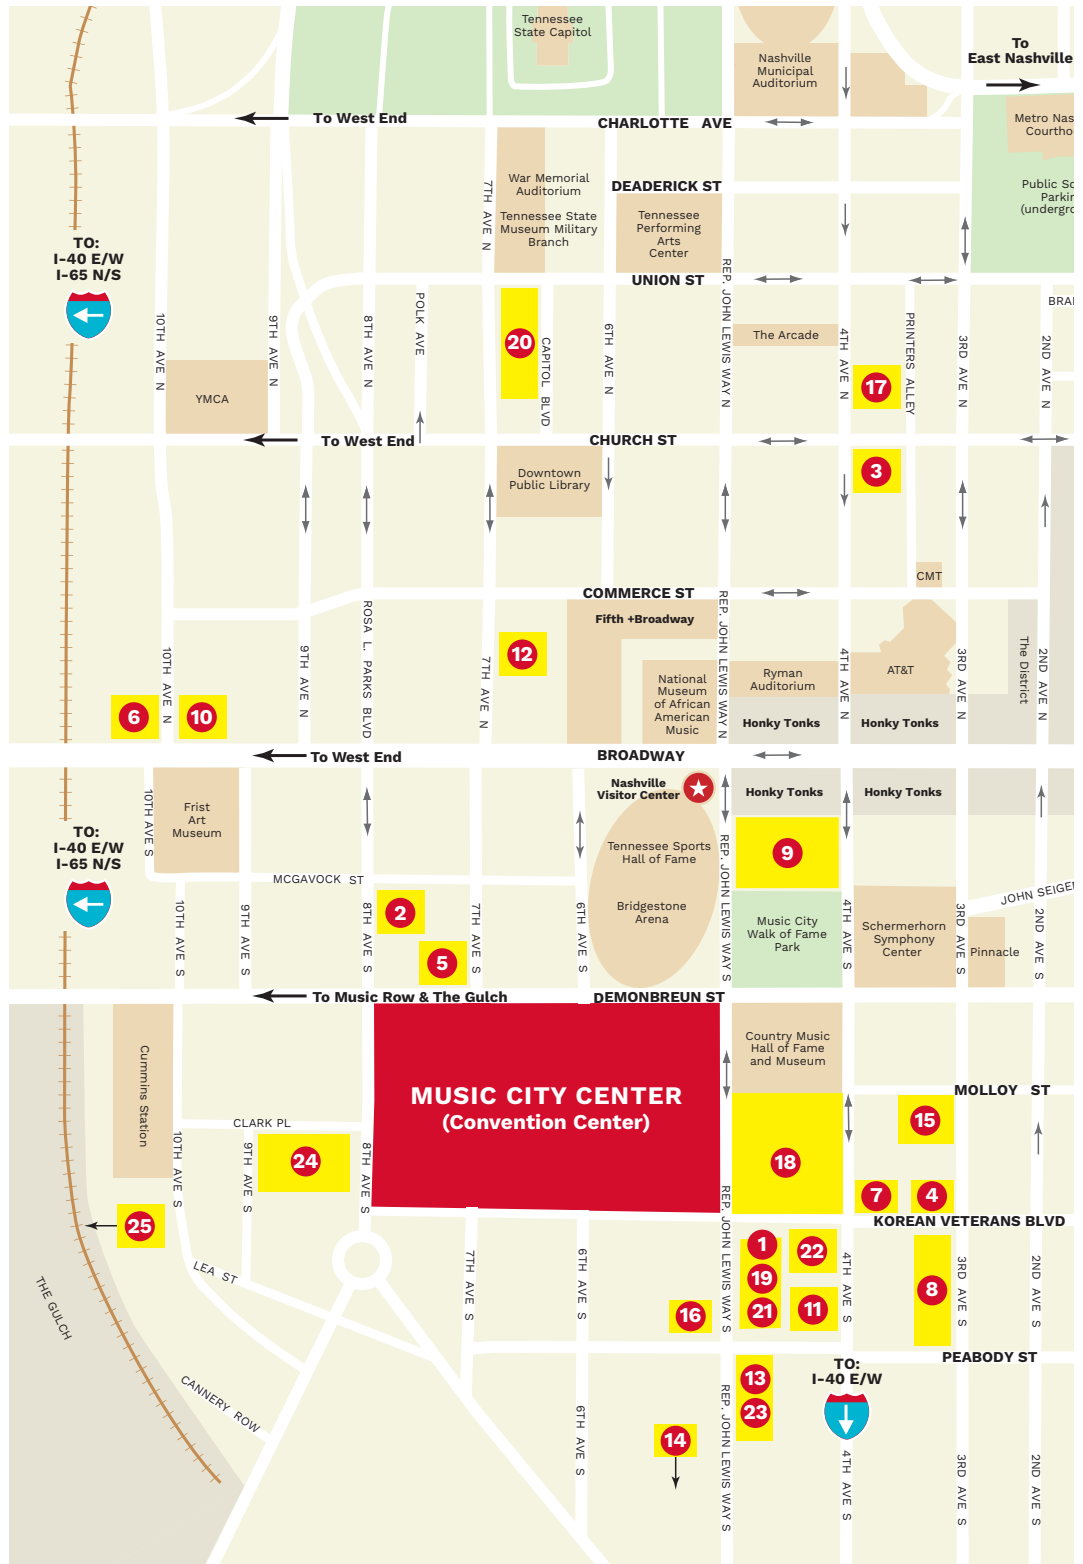

**OFFICIAL HOUSING MAP: DOWNTOWN NASHVILLE**

1. **AC Hotel by Marriott Nashville Downtown**  
410 Rep. John Lewis Way S  
Adjacent
2. **Cambria Hotel Nashville Downtown**  
118 8th Ave S  
Adjacent
3. **Courtyard Nashville Downtown**  
170 4th Ave N  
5 blocks
4. **Drury Plaza Hotel Nashville Downtown**  
300 Korean Veterans Blvd  
2 blocks
5. **Embassy Suites by Hilton Nashville Downtown**  
708 Demonbreun St  
Adjacent
6. **Grand Hyatt Nashville**  
1000 Broadway  
4 blocks
7. **Hampton Inn & Suites Nashville Downtown**  
310 4th Ave S  
5 blocks
8. **Hilton Garden Inn Nashville Downtown/Convention Center**  
305 Korean Veterans Blvd  
2 blocks
9. **Hilton Nashville Downtown**  
121 4th Ave S  
1 block
10. **Holiday Inn Express Nashville Downtown Convention Center**  
920 Broadway  
4 blocks
11. **Holiday Inn & Suites Nashville Downtown**  
415 4th Ave S  
2 blocks
12. **Holston House Nashville**  
118 7th Avenue N  
3 blocks
13. **Home2 Suites by Hilton Downtown Nashville Convention Center**  
500 Rep. John Lewis Way S  
2 blocks
14. **Hyatt House Nashville Downtown**  
535 Rep. John Lewis Way S  
2 blocks
15. **Hyatt Place Nashville Downtown**  
301 3rd Avenue S  
2 blocks
16. **Margaritaville Hotel Nashville**  
425 Rep. John Lewis Way S  
1 block
17. **Noelle Nashville**  
200 4th Ave N  
5 blocks
18. **Omni Hotel Nashville**  
250 Rep. John Lewis Way S  
Adjacent
19. **Residence Inn by Marriott Nashville Downtown**  
410 Rep. John Lewis Way S  
Adjacent
20. **Sheraton Grand Nashville Downtown**  
623 Union St  
7 blocks
21. **Springhill Suites by Marriott Nashville Downtown**  
410 Rep. John Lewis Way S  
Adjacent
22. **The Joseph Hotel**  
401 Korean Veterans Blvd  
2 blocks
23. **Tru by Hilton Downtown Nashville Convention Center**  
500 Rep. John Lewis Way S  
2 blocks
24. **Westin Hotel Nashville**  
807 Clark Pl  
Adjacent
25. **W Nashville**  
300 12th Ave S  
6 blocks

\*Distances noted are in relation to Music City Center